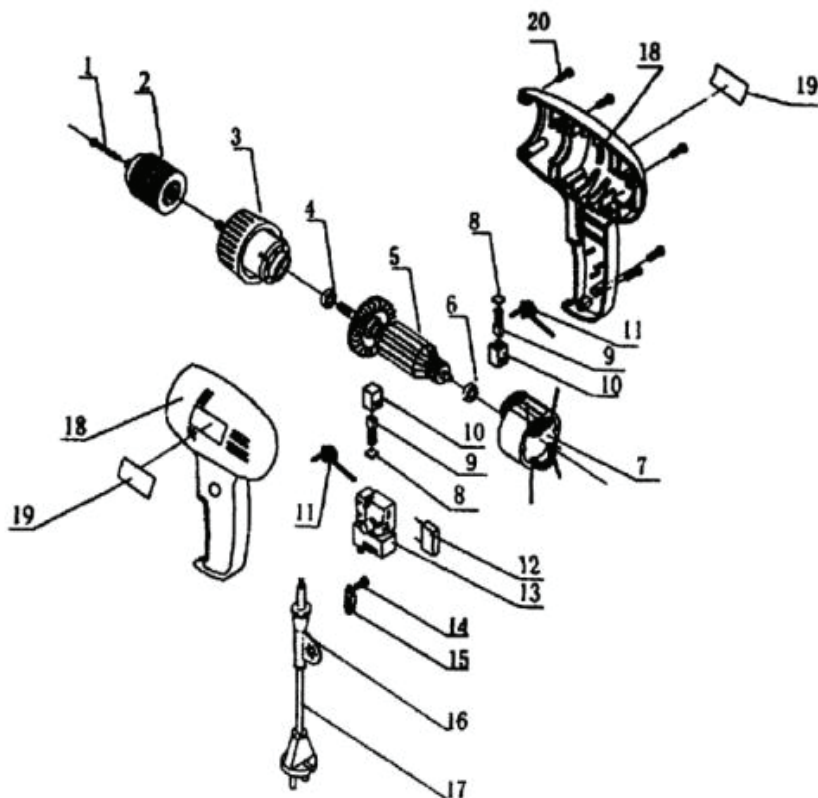

## EXPLODED VIEW and SPARE PARTS LIST

Item No.	Part Name	Qty	Item No.	Part Name	Qty	Item No.	Part Name	Qty
1	Screw M4x16 (left)	1	9	Carbon brush	2	17	Cord	1
2	Chuck	1	10	Brush holder	2	18	Housing	2
3	Gear Box	1	11	Inductor	2	19	Name Plate	1
4	beaing 608	1	12	Condenscr	1	20	Screw ST3x16	8
5	Armature	1	13	Switch	1			
6	bearing 626	1	14	Screw ST4x14	2			
7	Stator	1	15	Cord clip	1			
8	Carbon cap	2	16	Rubber sleeve	1			